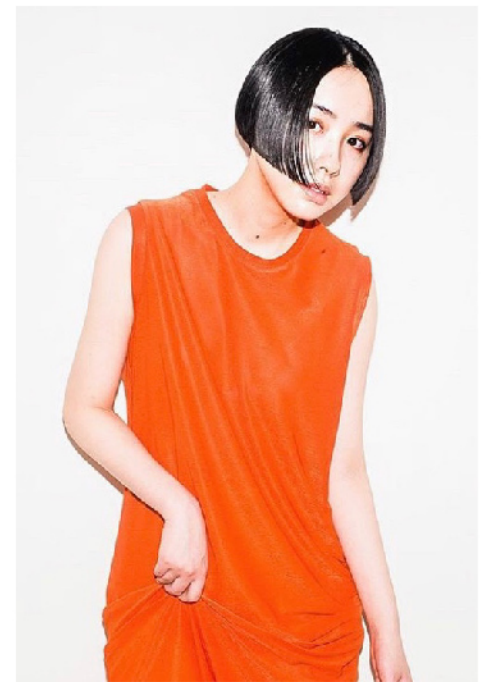

SONO その

Height 167 Bust 79 Waist 59 Hips 87 Shoes 22.5

#106. 5-2-18 Mita, Minato-ku, Tokyo 108-0073  
Tel.03-5765-8381 Fax.03-5765-3020  
<http://www.jungle-tokyo.com>

**jungle**